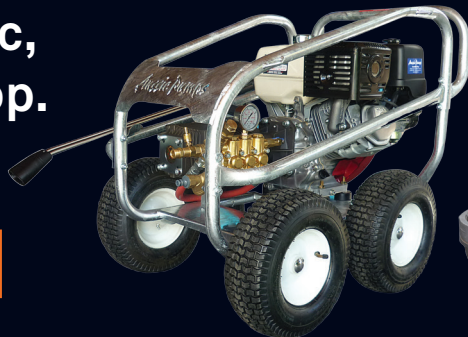

# MAXIMUS Trade Centre

7/11 Kyle Street, Rutherford  
maximusindustrial.com.au

*Aussie Pumps*

Industrial, hydraulic,  
irrigation in one stop.  
Why waste time?

4057 0281

HOSES • PUMPS • VALVES • FITTINGS

Jettors & Blasters

Liquid Transfer

Fire/Fuel Transfer

Tsurumi Submersibles